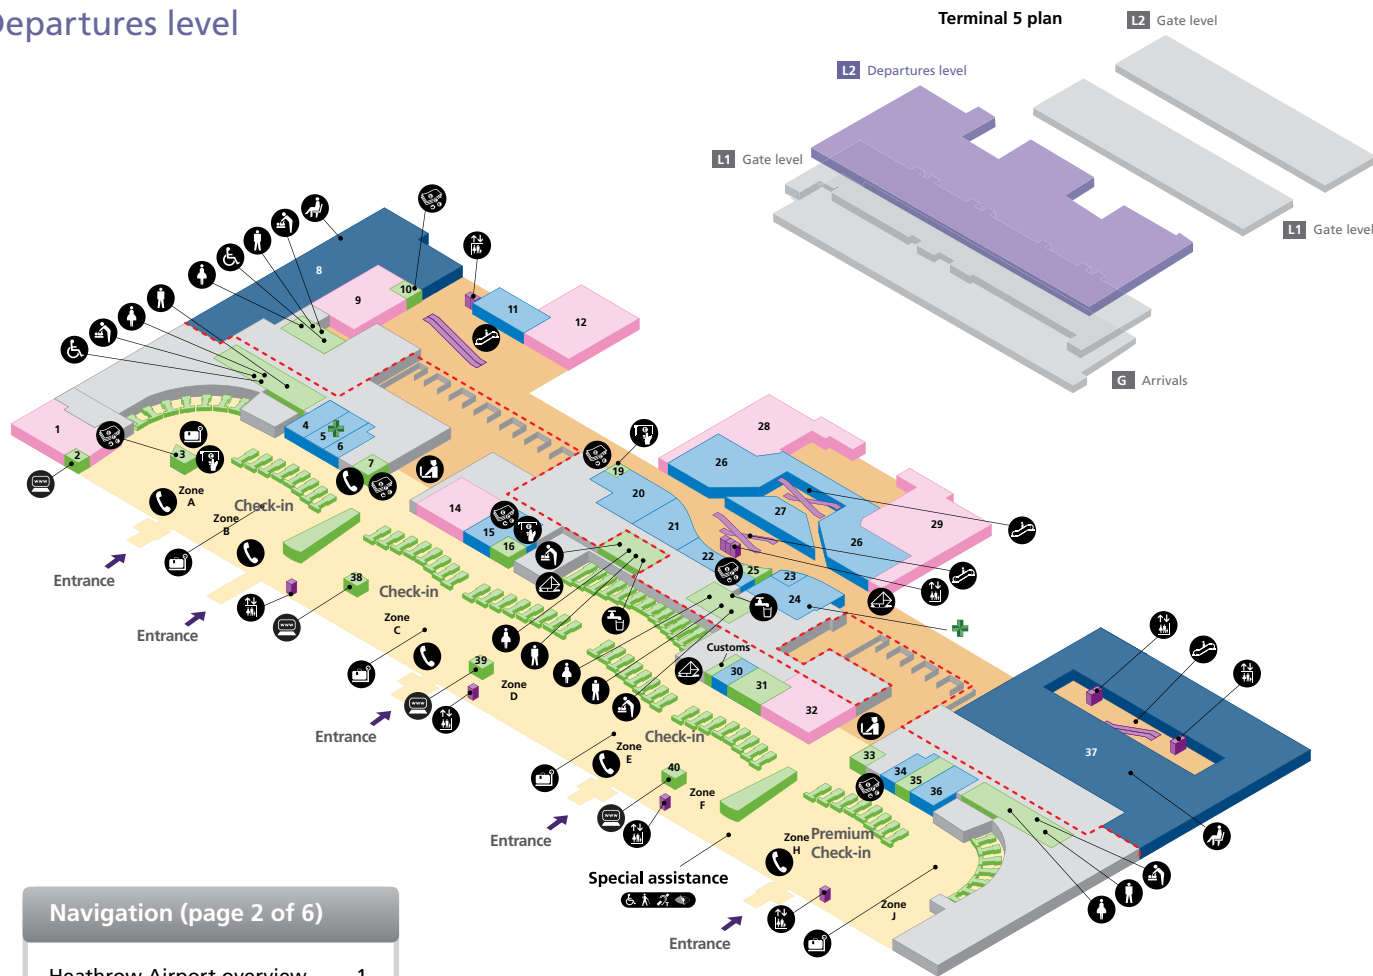

## Overview

### Navigation (page 1 of 6)

Heathrow Airport overview	1
Departures level	2
Gate level	3
Terminal 5B (Gates 32-48)	4
Terminal 5C (Gates 52-66)	5
Arrivals – onward travel (ground level)	6

# Terminal 5

## Departures level