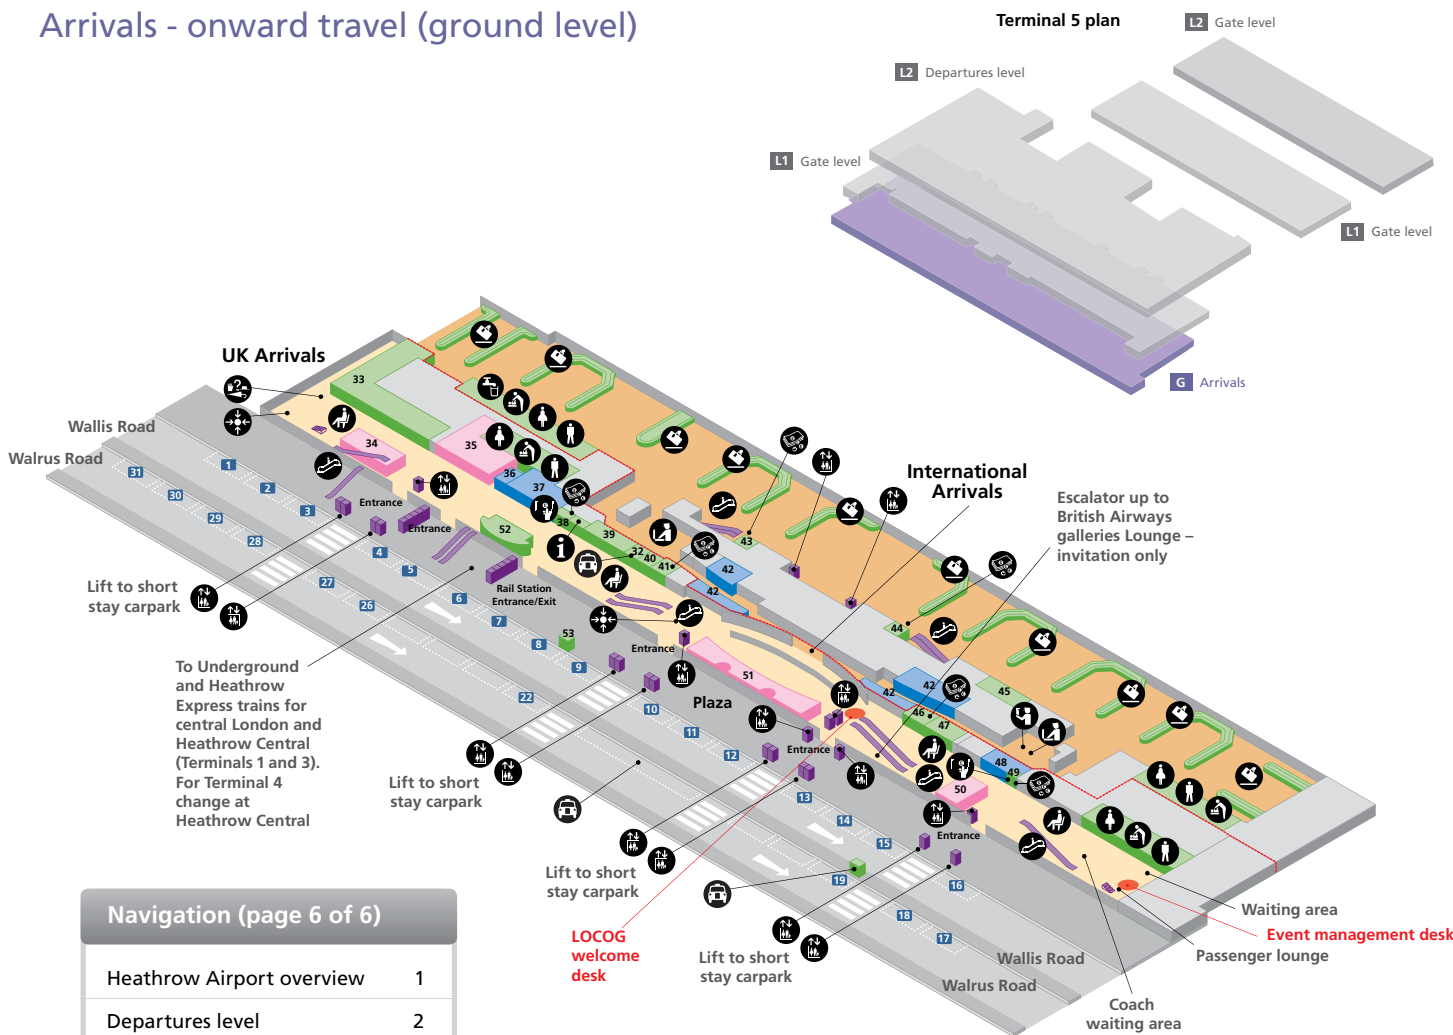

## Services

BA customer services desk	8	Orientation zone	6
Cash machines	7	Vending machine	1 10
Multi-faith prayer room	9		

## Food and drink

Starbucks	2
-----------	---

- Accessible toilet
- Lift
- Toilet women
- Baby changing facilities
- Multi-faith prayer room
- Passenger areas
- Cash machine
- Passenger lounge/Seating area
- Pharmacy
- Drinking water
- Toilet men
- Escalator
- Boingo Wi-Fi is present throughout the terminal

Power charging points for electrical items are available throughout the departure lounge

Navigation (page 5 of 6)	
Heathrow Airport overview	1
Departures level	2
Gate level	3
Terminal 5B (Gates 32-48)	4
Terminal 5C (Gates 52-66)	5
Arrivals – onward travel (ground level)	6

# Terminal 5

Arrivals - onward travel (ground level)