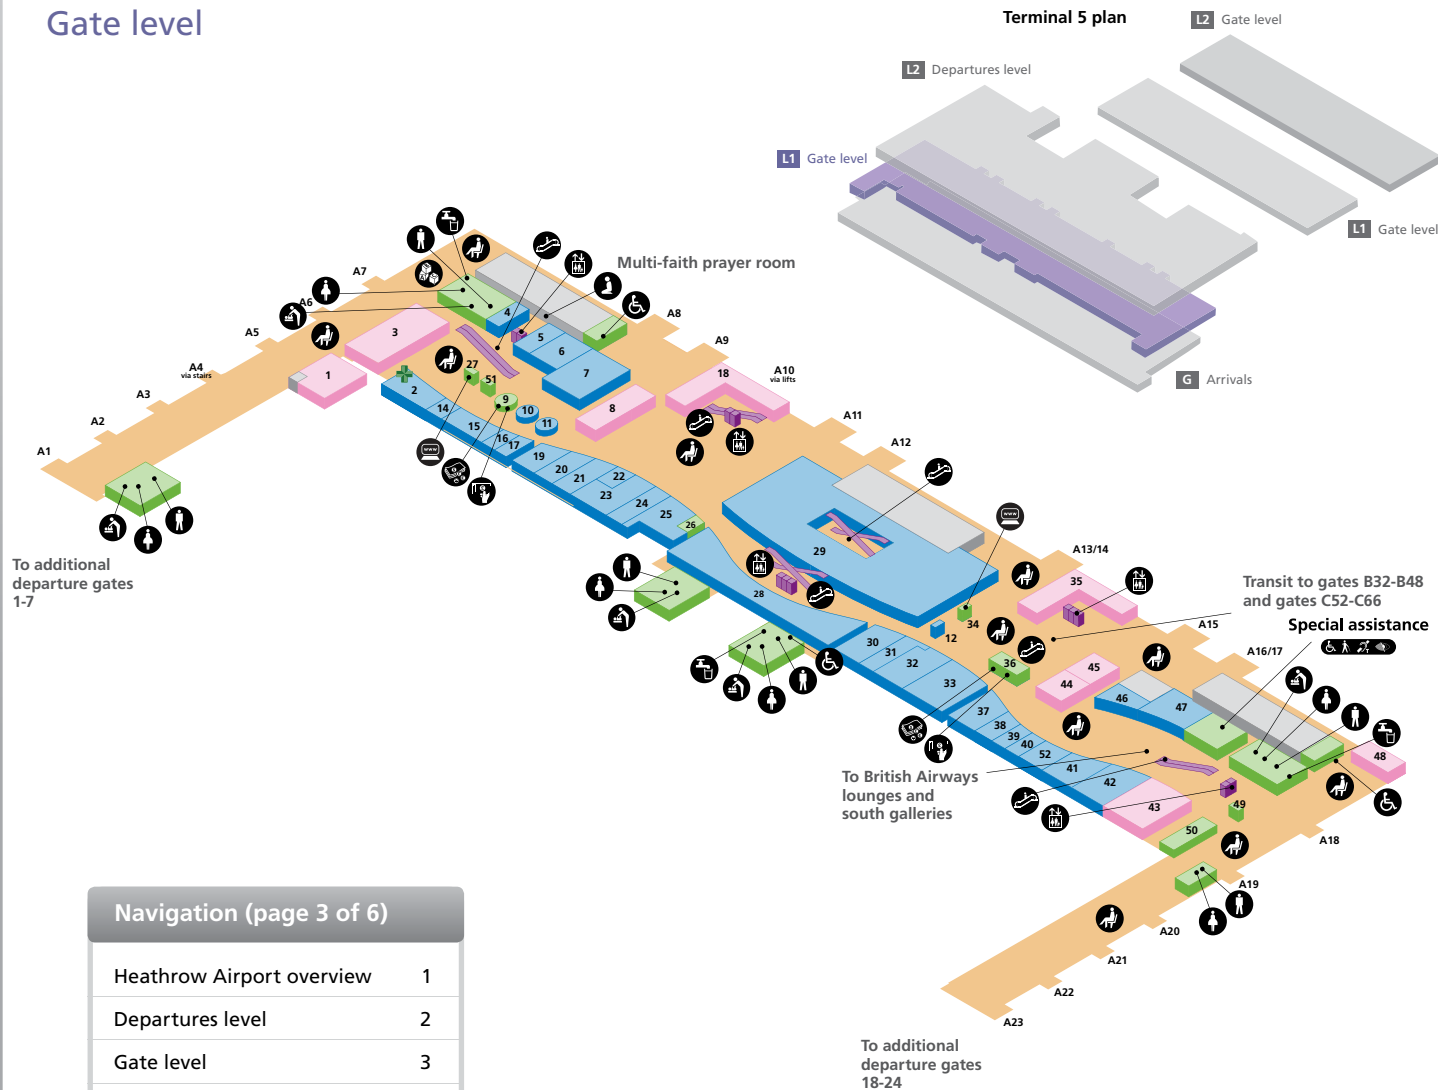

Terminal 5

Gate level

To additional departure gates 1-7

To British Airways lounges and south galleries

To additional departure gates 18-24

Shopping

Accessorize	5	Oakley	10
Boots +	2	Omega Olympics	12
Burberry	38	Paul Smith 'Globe'	42
Bulgari	39	Prada	33
Caviar House and Prunier	46	Reiss	23
Chocolate Box	4	Rolling Luggage	14
Dior	31	Smythson of Bond Street	40
Dixons Travel/Apple	25	Sunglass Hut	22
Dolce & Gabbana	52	Ted Baker	20
Glorious Britain	19	Thomas Pink	15
Gucci	32	Tiffany & Co.	37
Harrods	41	WHSmith	6 47
Kurt Geiger	21	WHSmith Bookshop	24
Links of London	16	World Duty Free	28
Mappin & Webb	30	World Duty Free (inc. World of Whiskies & Cigar House)	29
Montblanc	11		
Mulberry	17	World Duty Free Express	7

Services

American Express	26	Shoe shine	49 51
Be Relax	50	Travellex and cash machines	9 36
Internet facility	27 34		

Food and drink

Caviar House and Prunier	44	Wetherspoon Bar and Restaurant - 'The Crown Rivers'	3
Seafood Bar			
EAT.	35		
Espresso	48	Pret A Manger	1 8
ITSU	45	Starbucks	18
		V Bar	43

Accessible toilet	Internet facility	Toilet men
Baby changing facilities	Lift	Toilet women
Bureau de change	Multi-faith prayer room	Passenger areas
Cash machines	Play area (stay & play)*	
Drinking water	Passenger lounge/Seating area	
Escalator		Boingo Wi-Fi is present throughout the terminal

Power charging points for electrical items are available throughout the departure lounge

*Please note, 'Play area (stay & play)' operates at certain times of the year, i.e. school summer holidays/half term.

Navigation (page 3 of 6)

Heathrow Airport overview	1
Departures level	2
Gate level	3
Terminal 5B (Gates 32-48)	4
Terminal 5C (Gates 52-66)	5
Arrivals – onward travel (ground level)	6