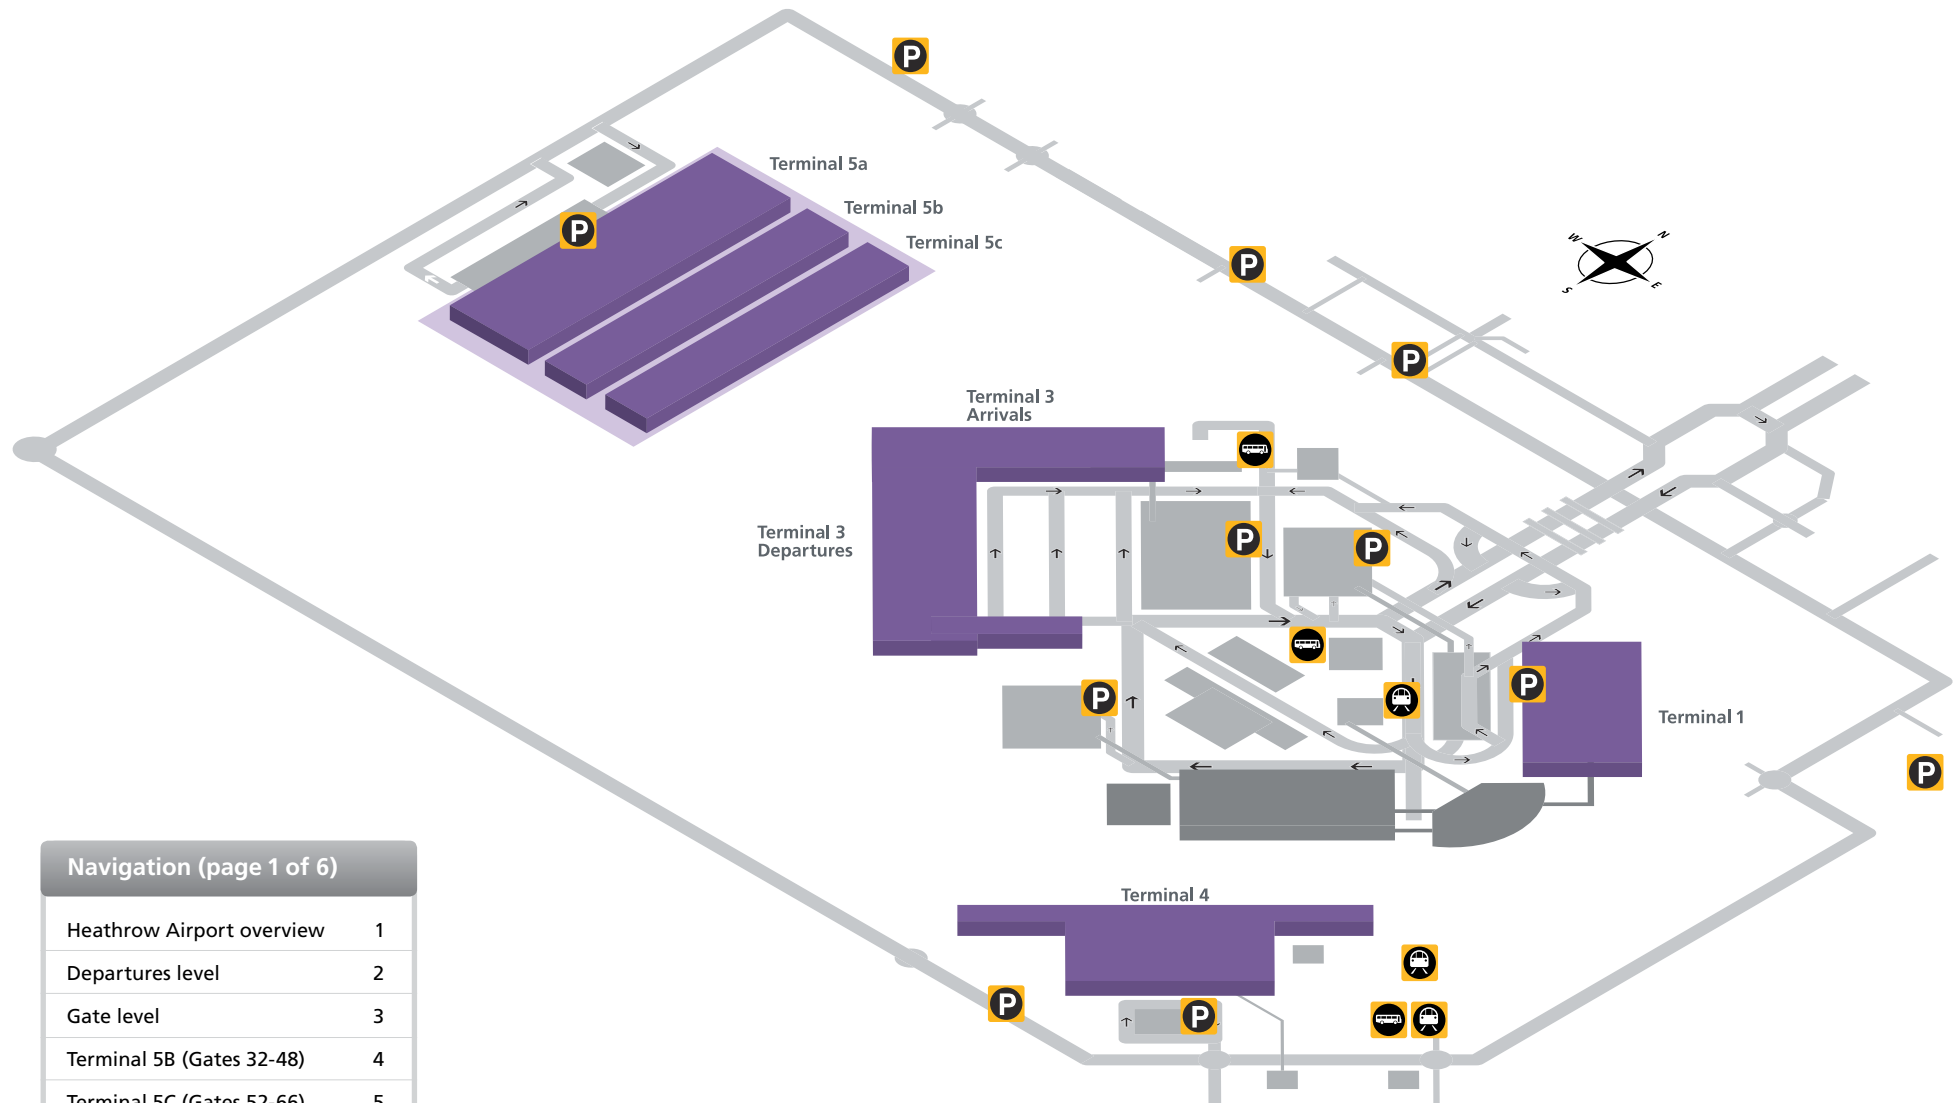

### Navigation (page 1 of 6)

Heathrow Airport overview	1
Departures level	2
Gate level	3
Terminal 5B (Gates 32-48)	4
Terminal 5C (Gates 52-66)	5
Arrivals – onward travel (ground level)	6