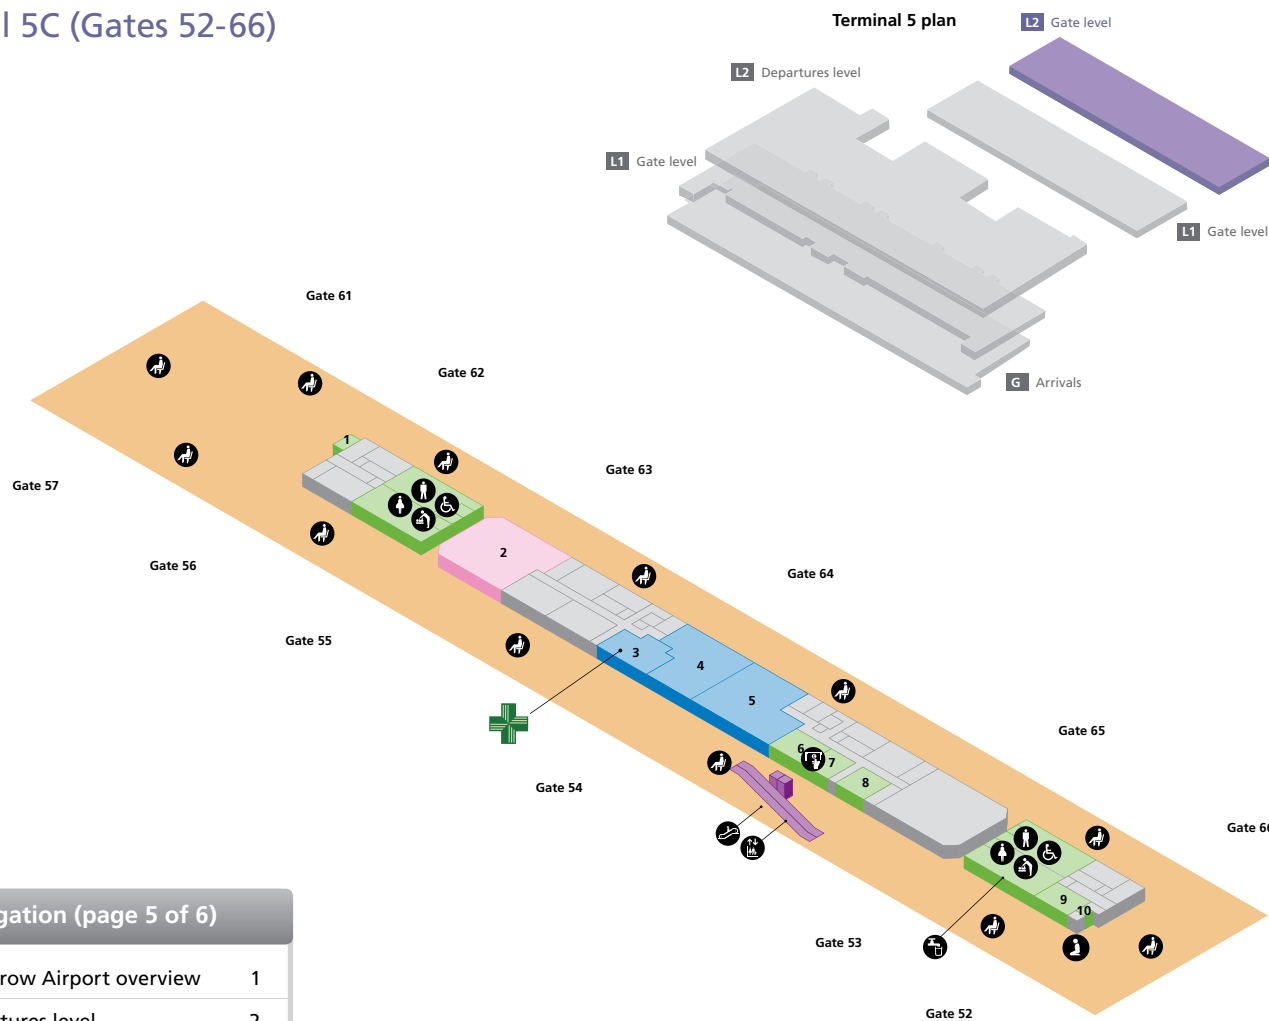

Terminal 5

Terminal 5C (Gates 52-66)

Shopping

Boots	+	3	World Duty Free	5
WHSmith		4		

Services

BA customer services desk	8	Orientation zone	6
Cash machines	7	Vending machine	1 10
Multi-faith prayer room	9		

Food and drink

Starbucks	2

- Accessible toilet
- Lift
- Toilet women
- Baby changing facilities
- Multi-faith prayer room
- Passenger areas
- Cash machine
- Passenger lounge/Seating area
- Pharmacy
- Drinking water
- Toilet men
- Escalator
- Boingo Wi-Fi is present throughout the terminal

Power charging points for electrical items are available throughout the departure lounge

Navigation (page 5 of 6)	
Heathrow Airport overview	1
Departures level	2
Gate level	3
Terminal 5B (Gates 32-48)	4
Terminal 5C (Gates 52-66)	5
Arrivals – onward travel (ground level)	6