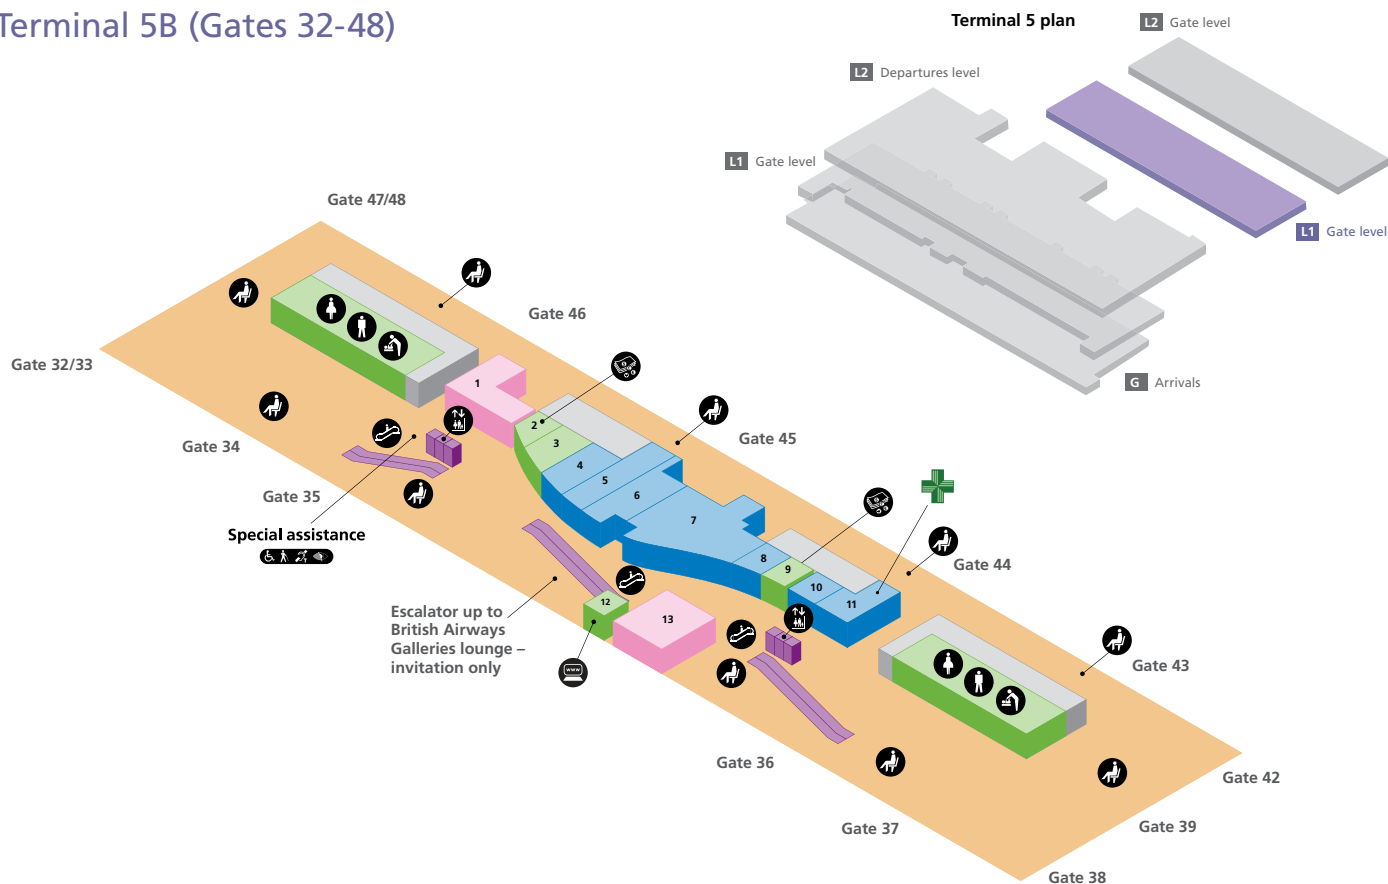

Terminal 5

Terminal 5B (Gates 32-48)

Shopping

Boots	11	Sunglass hut	10
Collection	8	WHSmith	5
Harrods	4	World Duty Free	7
Rolling Luggage	6		

Services

American Express	2	Internet facility	12
Be Relax	3	Travelex	9

Food and drink

Café Apostrophe	1	Wetherspoon Bar and Restaurant	13

- Baby changing facilities
- Bureau de change
- Escalator
- Internet facility
- Lift
- Passenger lounge/Seating area
- Toilet men
- Toilet women
- Pharmacy
- Passenger areas

Boingo Wi-Fi is present throughout the terminal

Power charging points for electrical items are available throughout the departure lounge

Navigation (page 4 of 6)

Heathrow Airport overview	1
Departures level	2
Gate level	3
Terminal 5B (Gates 32-48)	4
Terminal 5C (Gates 52-66)	5
Arrivals – onward travel (ground level)	6