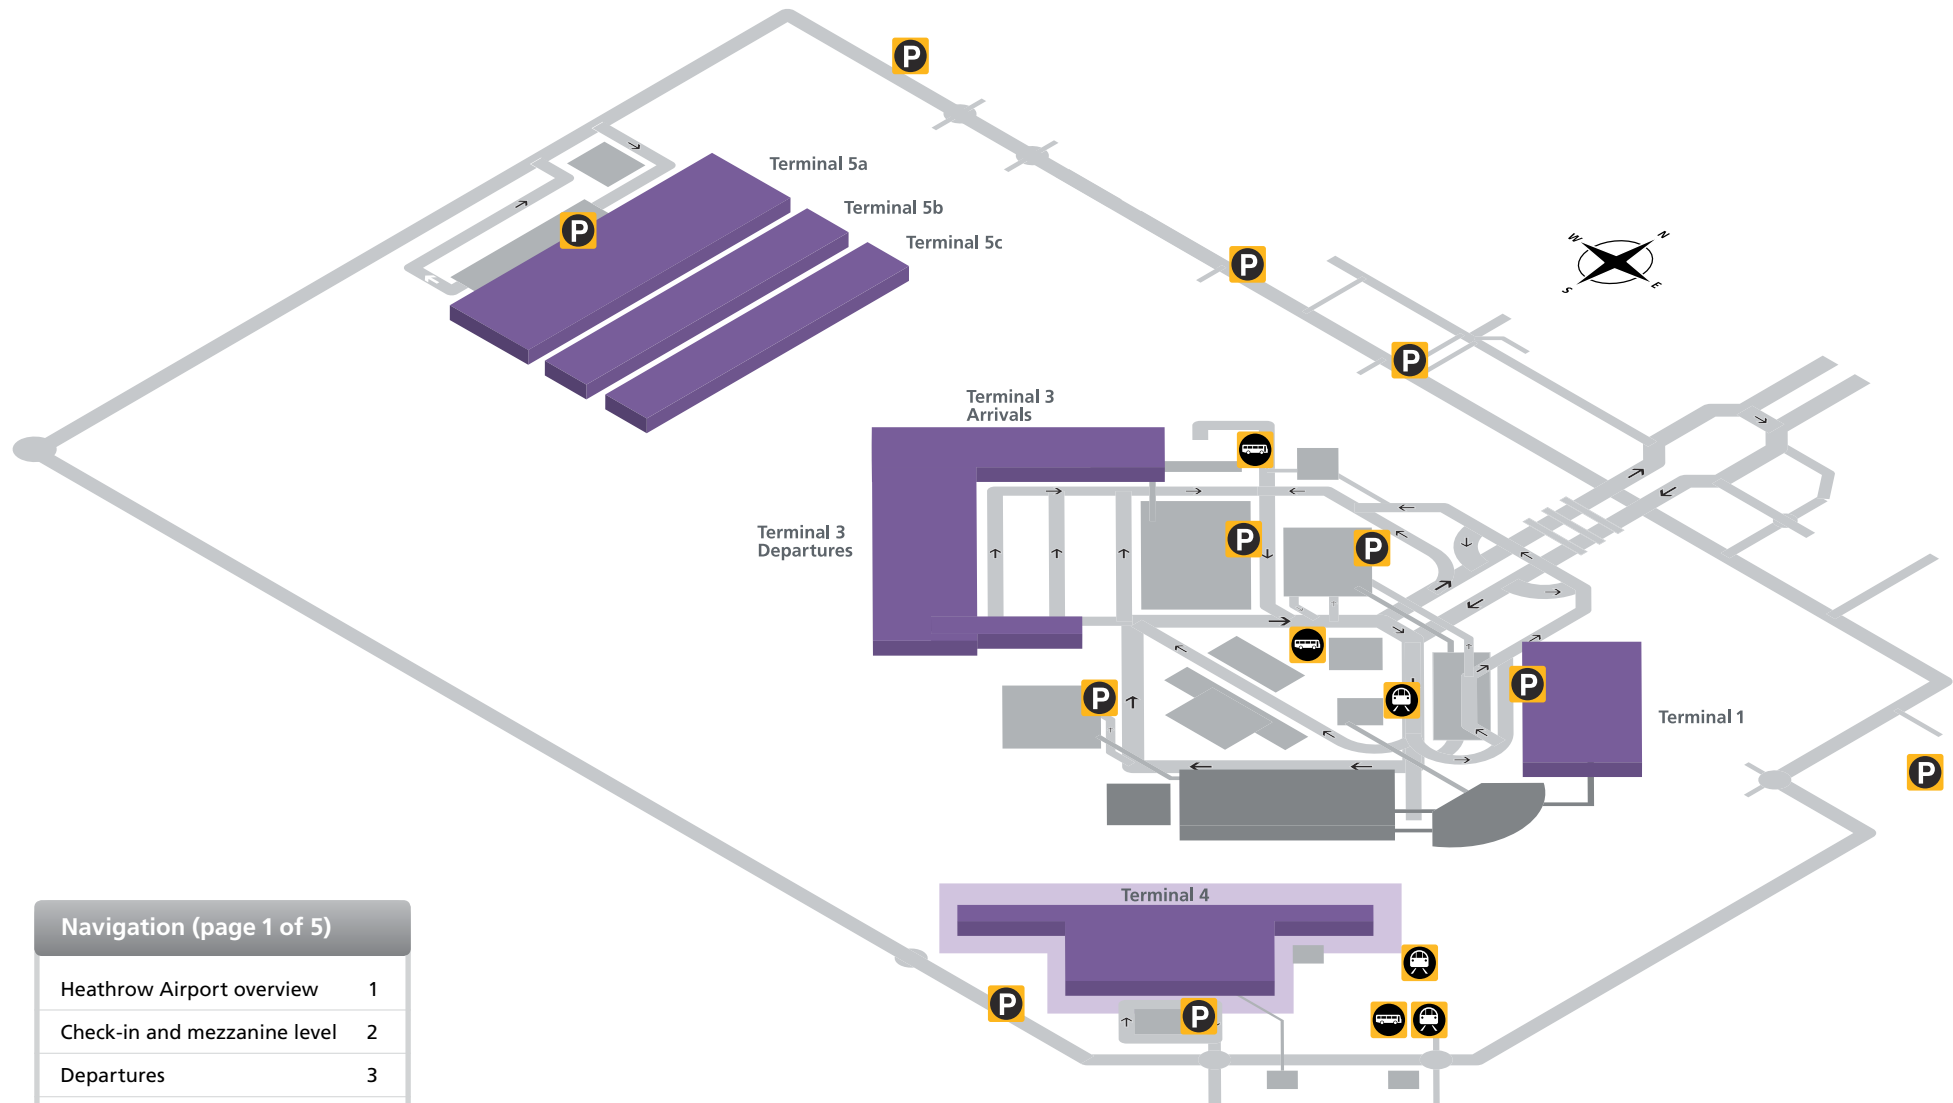

Heathrow Airport

Overview

Navigation (page 1 of 5)

Heathrow Airport overview	1
Check-in and mezzanine level	2
Departures	3
Arrivals & mezzanine level	4
Onward travel – Arrivals	5

Terminal 4

Check-in and mezzanine level

Terminal 4 plan

Navigation (page 2 of 5)

Heathrow Airport overview	1
Check-in and mezzanine level	2
Departures	3
Arrivals & mezzanine level	4
Onward travel – Arrivals	5

Shopping

WHSmith	11
---------	----

Services

Caffè Nero	12	Café Rouge	7
'The Windsor Castle' – Wetherspoon Restaurant and Bar (Mezzanine level)	1		

- Accessible toilet
- Mothers nursing
- Tickets
- Baby changing facilities
- Multi-faith prayer room
- Toilet men
- Cash machines
- Postbox
- Toilet women
- Check-in
- Restaurant/Café/Pub
- Public areas
- Internet facility
- Security
- Passenger areas
- Lift
- Telephone

Terminal 4

Onward travel – Arrivals (Ground Floor)

Terminal 4 plan

Bus and coach stop allocation

LOCOG coach bay	2	Business and long stay parking	23
LOCOG coach bay, Help Bus	3	Staff Buses	24 / 25
Local bus 482, 490, 555, 557	6 / 7	Click Park, Economy, Purple Parking, Quality Airport Parking, Reeds	27
Transport for London (TfL) – drop / stand	6 / 7	Car Rental (off airport):	
LOCOG coach bay	8 / 9 / 10	Dollar Thrifty, Sixt	26
LOCOG coach bay	11	Taxi Rank (between 3 and 6)	
Hotel by bus, Hotel Hoppa	12		
Express Coach – National Express	13 / 14		
Group travel – set down	15		
Group travel – pick up	16 / 17		
Avis, Budget, Europcar National	21		
Alamo, Enterprise, Hertz			