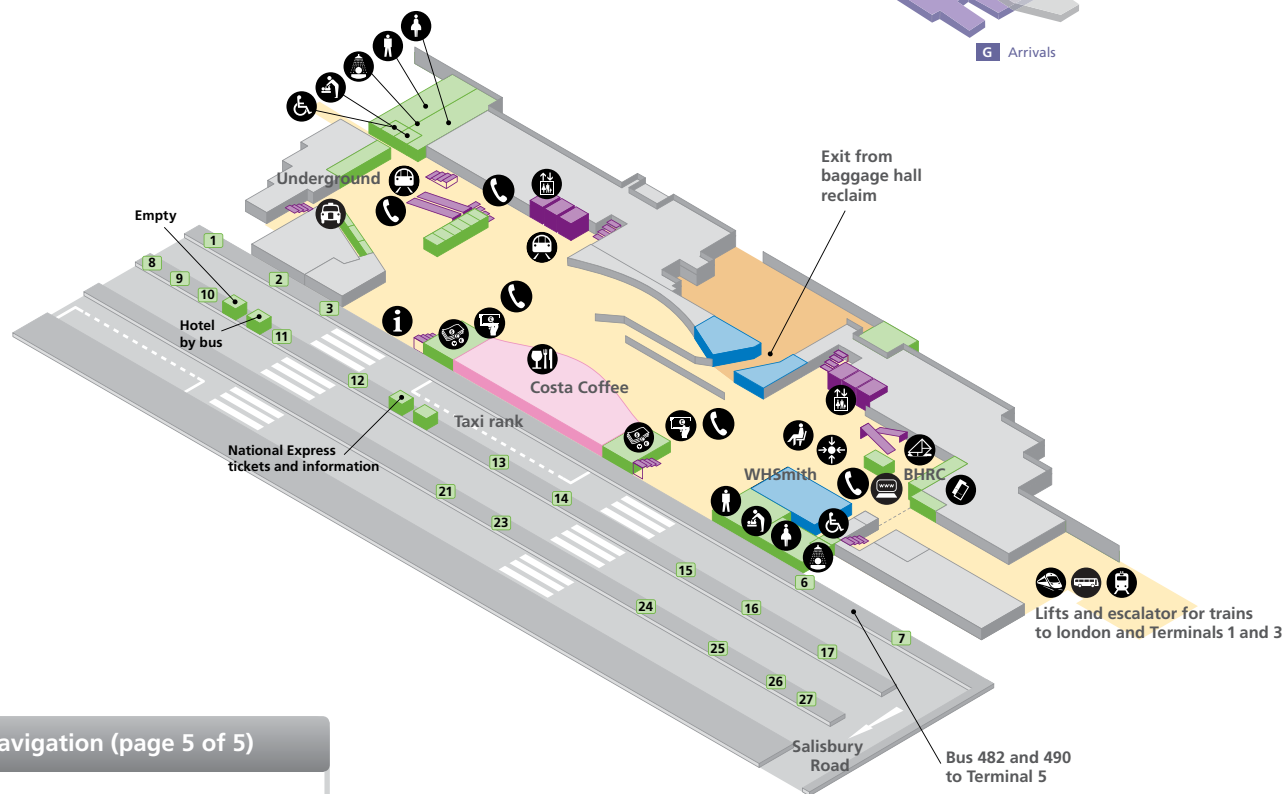

Bridge Bar and Eating House	33	Dining Street Restaurant	8
Café Apostrophe	47	Garfunkel's Restaurant	49
Costa Coffee	24	Pret A Manger	17
Caviar House and Prunier Seafood Bar	32		

- Airline lounge
- Baby changing facilities
- Bureau de change
- Cash machines
- Drinking water
- Internet facility
- Lift
- Play area (stay & play)*
- Postbox
- Restaurant/Café/Pub
- Security
- Shower
- Toilet men
- Toilet women
- Passenger areas
- Pharmacy
- Being Wi-Fi is present throughout the terminal

Power charging points for electrical items are available throughout the departure lounge

*Please note, 'Play area (stay & play)' operates at certain times of the year, i.e. school summer holidays/half term.

Terminal 4

Onward travel – Arrivals (Ground Floor)

Terminal 4 plan

Bus and coach stop allocation

LOCOG coach bay	2	Business and long stay parking	23
LOCOG coach bay, Help Bus	3	Staff Buses	24 / 25
Local bus 482, 490, 555, 557	6 / 7	Click Park, Economy, Purple Parking, Quality Airport Parking, Reeds	27
Transport for London (TfL) – drop / stand	6 / 7	Car Rental (off airport):	
LOCOG coach bay	8 / 9 / 10	Dollar Thrifty, Sixt	26
LOCOG coach bay	11	Taxi Rank (between 3 and 6)	
Hotel by bus, Hotel Hoppa	12		
Express Coach – National Express	13 / 14		
Group travel – set down	15		
Group travel – pick up	16 / 17		
Avis, Budget, Europcar National	21		
Alamo, Enterprise, Hertz			