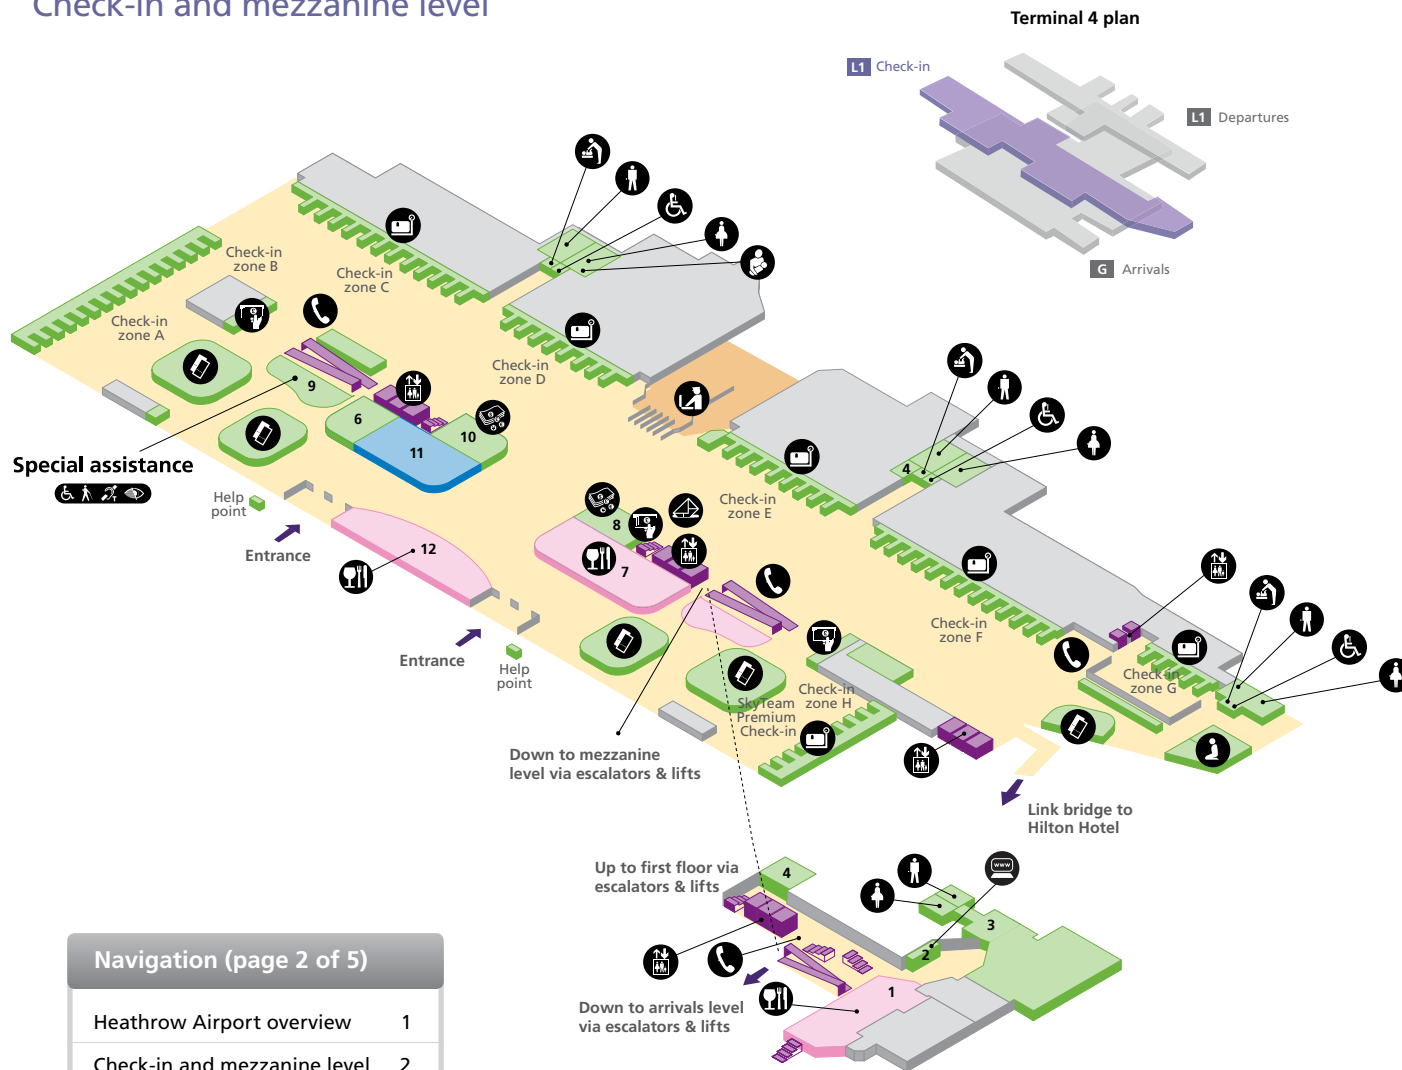

Heathrow Airport

Overview

Navigation (page 1 of 5)

Heathrow Airport overview	1
Check-in and mezzanine level	2
Departures	3
Arrivals & mezzanine level	4
Onward travel – Arrivals	5

Terminal 4

Check-in and mezzanine level

Terminal 4 plan

Navigation (page 2 of 5)

Heathrow Airport overview	1
Check-in and mezzanine level	2
Departures	3
Arrivals & mezzanine level	4
Onward travel – Arrivals	5

Shopping

WHSmith	11
---------	----

Services

Caffè Nero	12	Café Rouge	7
'The Windsor Castle' – Wetherspoon Restaurant and Bar (Mezzanine level)	1		

- Accessible toilet
- Mothers nursing
- Tickets
- Baby changing facilities
- Multi-faith prayer room
- Toilet men
- Cash machines
- Postbox
- Toilet women
- Check-in
- Restaurant/Café/Pub
- Public areas
- Internet facility
- Security
- Passenger areas
- Lift
- Telephone

Terminal 4

Onward travel – Arrivals (Ground Floor)

Terminal 4 plan

Bus and coach stop allocation

LOCOG coach bay	2	Business and long stay parking	23
LOCOG coach bay, Help Bus	3	Staff Buses	24 / 25
Local bus 482, 490, 555, 557	6 / 7	Click Park, Economy, Purple Parking, Quality Airport Parking, Reeds	27
Transport for London (TfL) – drop / stand	6 / 7	Car Rental (off airport):	
LOCOG coach bay	8 / 9 / 10	Dollar Thrifty, Sixt	26
LOCOG coach bay	11	Taxi Rank (between 3 and 6)	
Hotel by bus, Hotel Hoppa	12		
Express Coach – National Express	13 / 14		
Group travel – set down	15		
Group travel – pick up	16 / 17		
Avis, Budget, Europcar National	21		
Alamo, Enterprise, Hertz			