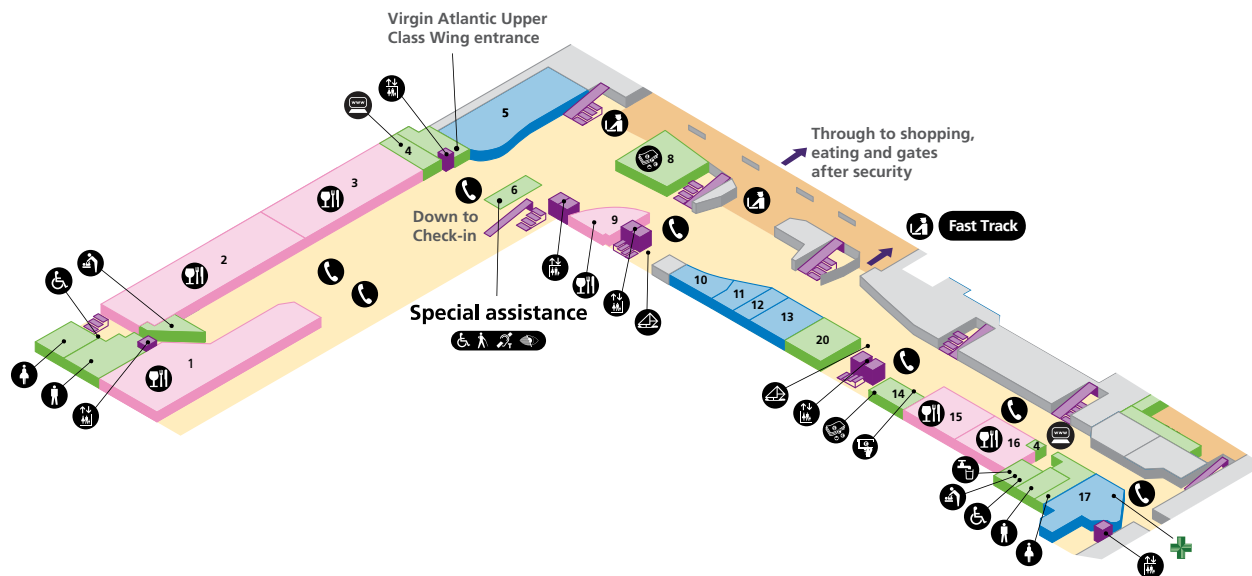

Heathrow Airport

Overview

Navigation (page 1 of 6)

Heathrow Airport overview	1
Check-in (ground floor)	2
Departures (first floor, public area)	3
Departures (passenger area)	4
Arrivals (ground floor)	5
Onward travel – Arrivals (ground floor)	6

Accessible toilet	Left luggage	Ticket sales
Baby changing facilities	Lift	Toilet men
Bureau de change	Restaurant/Café/Pub	Toilet women
Check-in	Seating area	Public areas
Drinking water	Telephone	

Boingo Wi-Fi is present throughout the terminal

Navigation (page 2 of 6)

Heathrow Airport overview	1
Check-in (ground floor)	2
Departures (first floor, public area)	3
Departures (passenger area)	4
Arrivals (ground floor)	5
Onward travel – Arrivals (ground floor)	6

Terminal 3

Departures (first floor, public area)

Terminal 3 plan

Navigation (page 3 of 6)

Heathrow Airport overview	1
Check-in (ground floor)	2
Departures (first floor, public area)	3
Departures (passenger area)	4
Arrivals (ground floor)	5
Onward travel – Arrivals (ground floor)	6