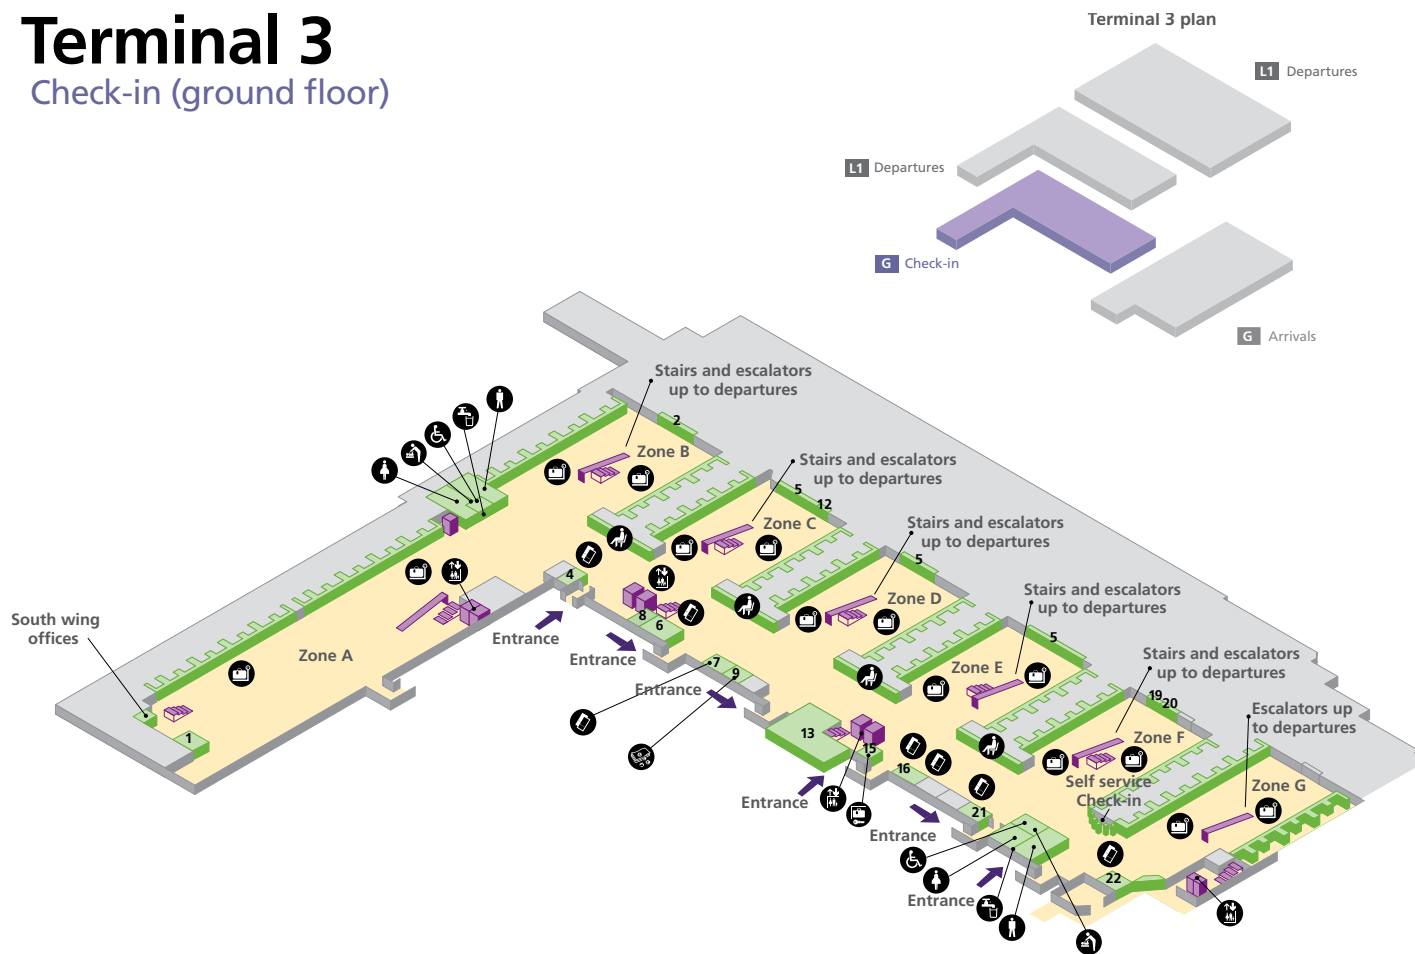

Heathrow Airport

Overview

Navigation (page 1 of 6)

Heathrow Airport overview	1
Check-in (ground floor)	2
Departures (first floor, public area)	3
Departures (passenger area)	4
Arrivals (ground floor)	5
Onward travel – Arrivals (ground floor)	6

Terminal 3

Check-in (ground floor)

Services

Airline ticket desk	5	IranAir customer services	19
American Airlines ticket desk	2	Menzies ticket desk	21
BA ticket office	22	PIA ticket desk	8
Customs for VAT returns	13	Singapore Airlines	16
Excess Baggage/left luggage	15	Thai Airways ticket desk	7
Emirates ticket desk	6	Travellex bureau de change	9
HM Customs Desk - Commercial exports	12	Turkish Airlines ticket office	4
Iberia ticket desks	20	Desk 40 Virgin ticket desk	1

Navigation (page 2 of 6)

Heathrow Airport overview	1
Check-in (ground floor)	2
Departures (first floor, public area)	3
Departures (passenger area)	4
Arrivals (ground floor)	5
Onward travel – Arrivals (ground floor)	6

Terminal 3

Departures (first floor, public area)

Terminal 3 plan

Navigation (page 3 of 6)

Heathrow Airport overview	1
Check-in (ground floor)	2
Departures (first floor, public area)	3
Departures (passenger area)	4
Arrivals (ground floor)	5
Onward travel – Arrivals (ground floor)	6