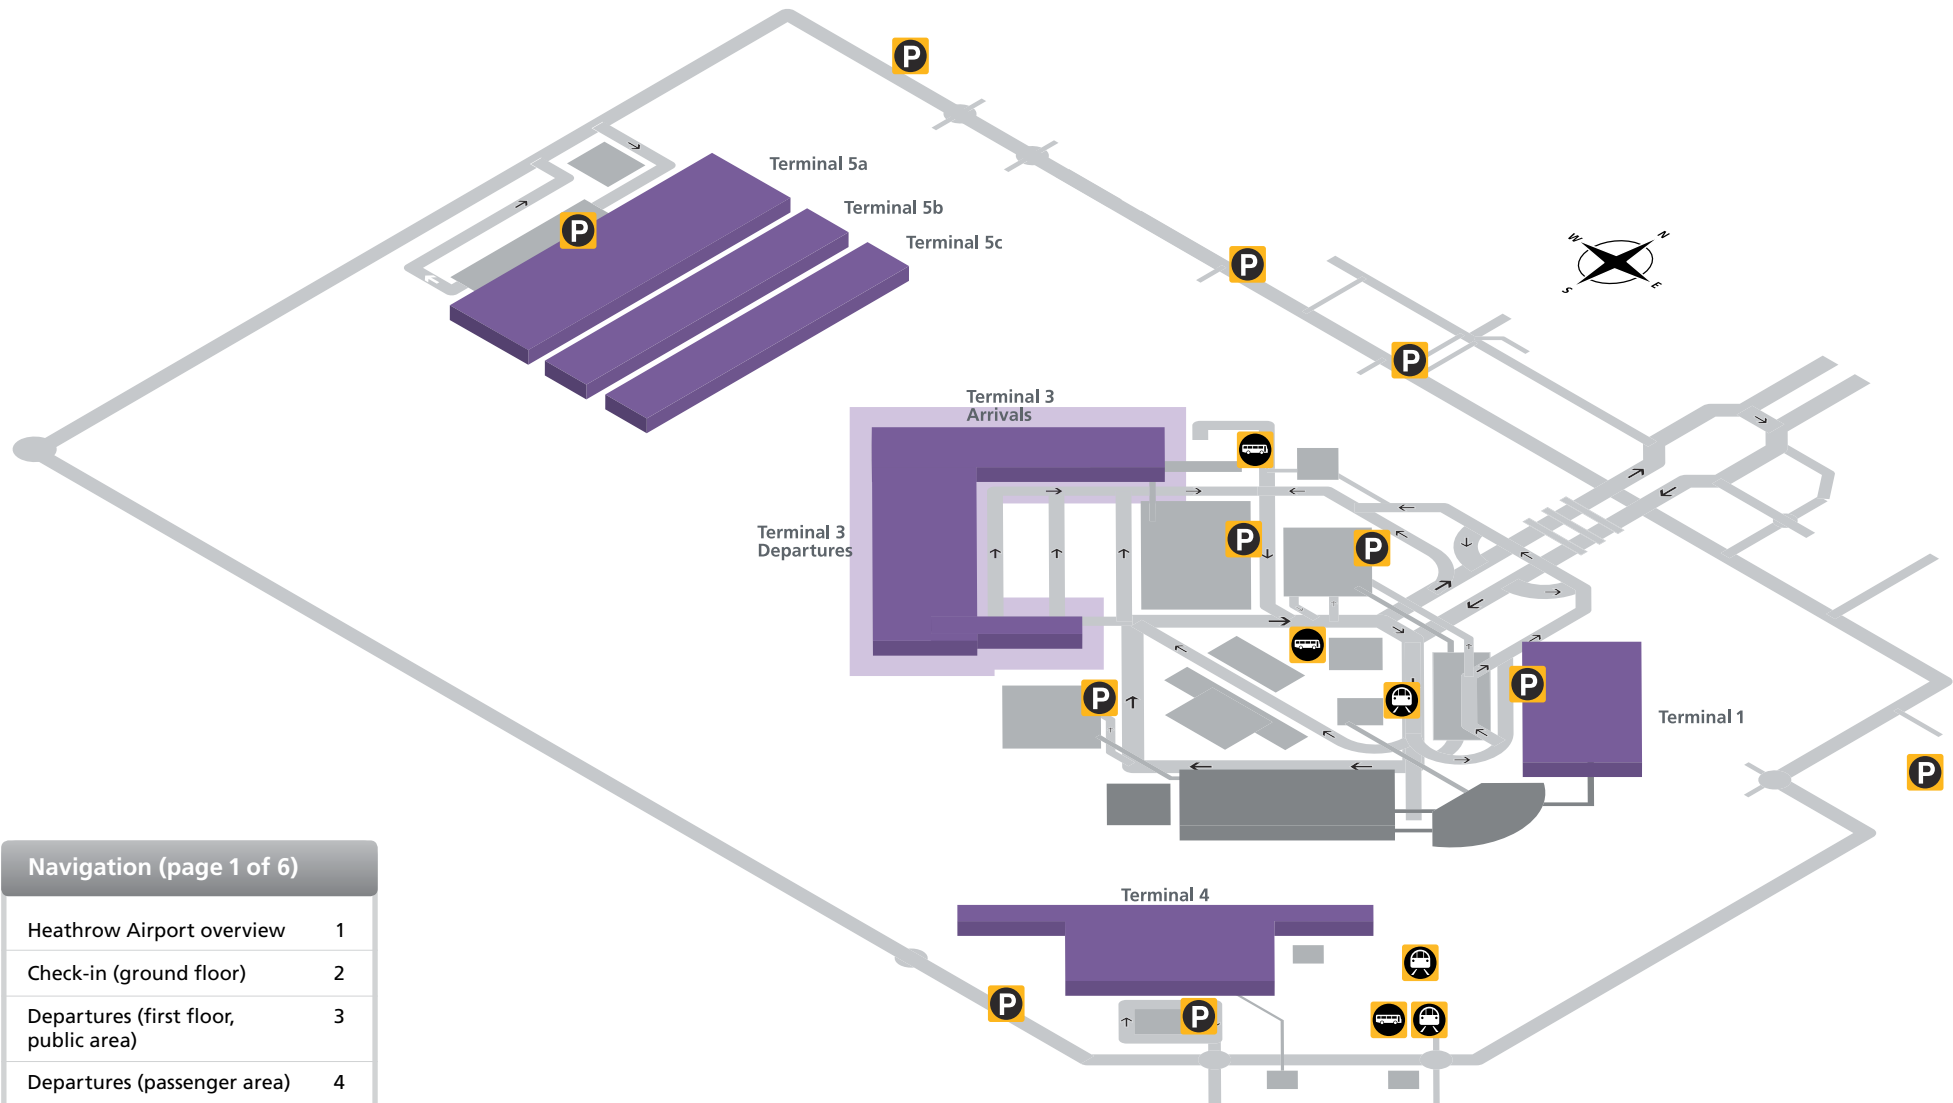

Heathrow Airport

Overview

Navigation (page 1 of 6)

Heathrow Airport overview	1
Check-in (ground floor)	2
Departures (first floor, public area)	3
Departures (passenger area)	4
Arrivals (ground floor)	5
Onward travel – Arrivals (ground floor)	6

Terminal 3

Check-in (ground floor)

Services

Airline ticket desk	5	IranAir customer services	19
American Airlines ticket desk	2	Menzies ticket desk	21
BA ticket office	22	PIA ticket desk	8
Customs for VAT returns	13	Singapore Airlines	16
Excess Baggage/left luggage	15	Thai Airways ticket desk	7
Emirates ticket desk	6	Travellex bureau de change	9
HM Customs Desk - Commercial exports	12	Turkish Airlines ticket office	4
Iberia ticket desks	20	Desk 40 Virgin ticket desk	1

Navigation (page 2 of 6)

Heathrow Airport overview	1
Check-in (ground floor)	2
Departures (first floor, public area)	3
Departures (passenger area)	4
Arrivals (ground floor)	5
Onward travel – Arrivals (ground floor)	6

Stairs and ramp to Underground and Central Bus Station
Walkway to Terminal 1
Trains to Terminals 4, 5 and London

LOCOG welcome desk

Charging point

Smoking area
Coach waiting lounge and taxi rank

Event management desk