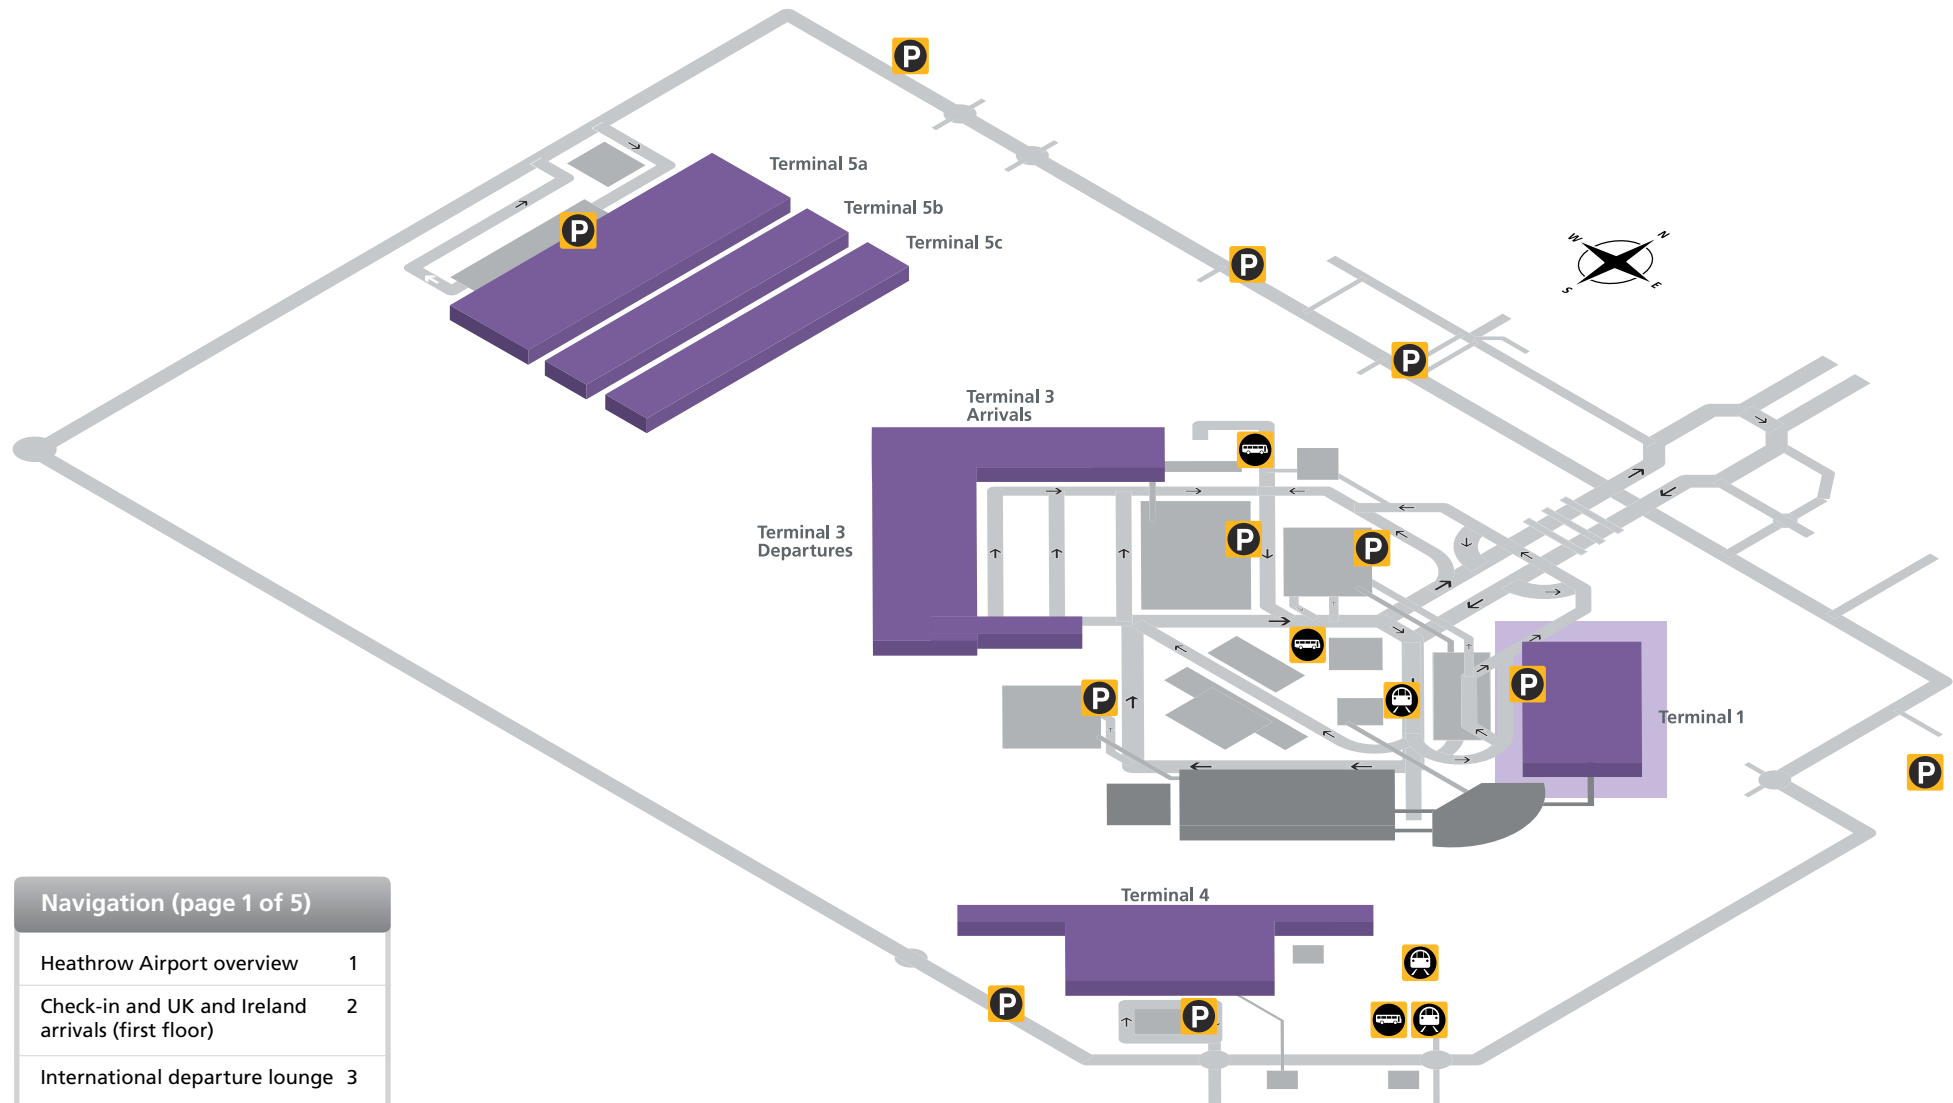

### Navigation (page 1 of 5)

Heathrow Airport overview	1
Check-in and UK and Ireland arrivals (first floor)	2
International departure lounge	3
Arrivals (ground floor)	4
Onward travel – Arrivals (ground floor)	5

# Terminal 1

Check-in and UK and Ireland arrivals (first floor)

Navigation (page 2 of 5)	
Heathrow Airport overview	1
Check-in and UK and Ireland arrivals (first floor)	2
International departure lounge	3
Arrivals (ground floor)	4
Onward travel – Arrivals (ground floor)	5

L1 Check-in and UK and Ireland arrivals

L1 International departure lounge

G Arrivals

Entrance from check-in

Gates 16-21

Entrance from Zone K

Special assistance

Gates 31-49, Costa Coffee, El Al Lounge, Internet facility, and WHSmiths

## Onward travel – Arrivals (ground floor)

Terminal 1 plan

L1 Check-in and UK and Ireland arrivals

L1 International departure lounge

G Arrivals

Directions from UK, Ireland and Channel Islands arrivals (upper floor)