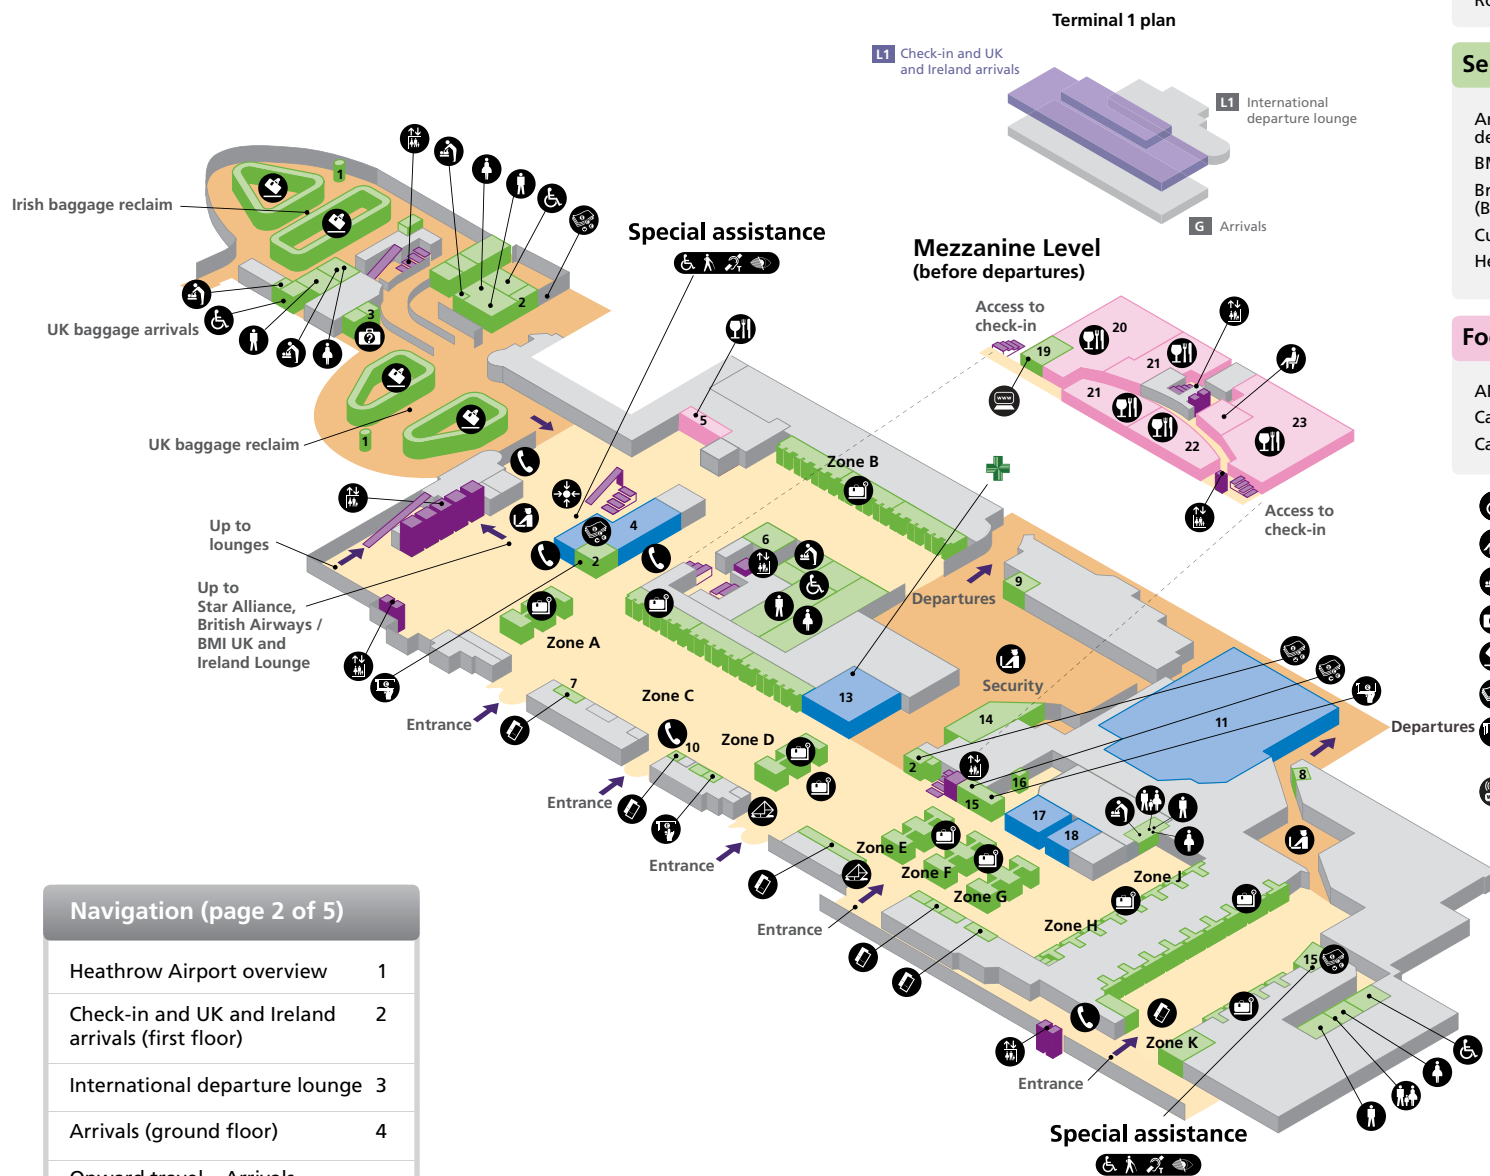

## Overview

### Navigation (page 1 of 5)

Heathrow Airport overview	1
Check-in and UK and Ireland arrivals (first floor)	2
International departure lounge	3
Arrivals (ground floor)	4
Onward travel – Arrivals (ground floor)	5

# Terminal 1

Check-in and UK and Ireland arrivals (first floor)

Navigation (page 2 of 5)	
Heathrow Airport overview	1
Check-in and UK and Ireland arrivals (first floor)	2
International departure lounge	3
Arrivals (ground floor)	4
Onward travel – Arrivals (ground floor)	5

## Onward travel – Arrivals (ground floor)

Terminal 1 plan

L1 Check-in and UK and Ireland arrivals

L1 International departure lounge

G Arrivals

Directions from UK, Ireland and Channel Islands arrivals (upper floor)