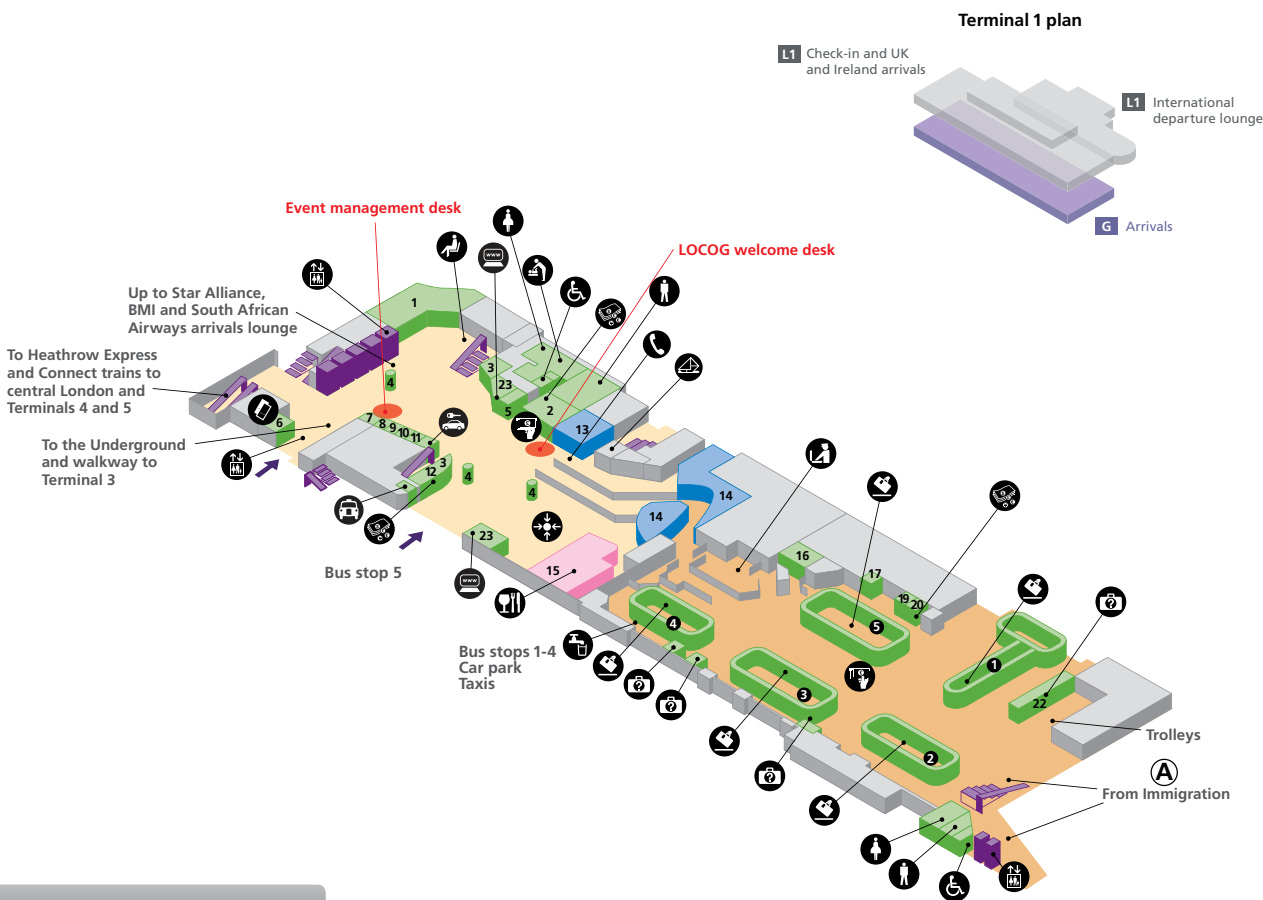

Terminal 1

Arrivals (ground floor)

Navigation (page 4 of 5)	
Heathrow Airport overview	1
Check-in and UK and Ireland arrivals (first floor)	2
International departure lounge	3
Arrivals (ground floor)	4
Onward travel – Arrivals (ground floor)	5

Shopping

WHSmith	13	World Duty Free	14

Services

American Express	2	19	Heathrow Express tickets	6
British Hotel Reservation Centre (BHRC) and Shop and Collect	5		Hertz car hire	11
Budget car hire	8		Hotel by Bus	3
Bus and coach information	4		Internet facility	23
Customs office	16		Outsize baggage	17
Enterprise car hire	7		Sixt car hire	10
Alamo car hire/Europcar/National	9		STAR baggage enquiries	22
Excess Baggage/left luggage	1		Travelex bureau de change	12 20

Food and drink

Costa Coffee	15

- Accessible toilet
- Baby changing facilities
- Baggage enquiries
- Baggage reclaim
- Bureau de change
- Car hire
- Cash machines
- Drinking water
- Internet facility
- Lift
- Meeting point
- Postbox
- Restaurant/Café/Pub
- Seating
- Security
- Taxi
- Telephone
- Ticket sales
- Toilet men
- Toilet women
- Public areas
- Passenger areas